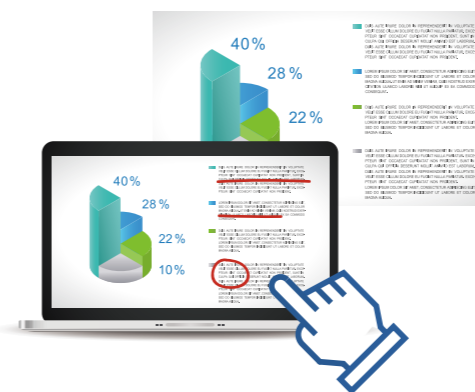

Real-time note-taking tools for greater effectiveness

Use the EZNote feature of EZCast Pro app to let students and audiences take real-time notes for better learning experience.